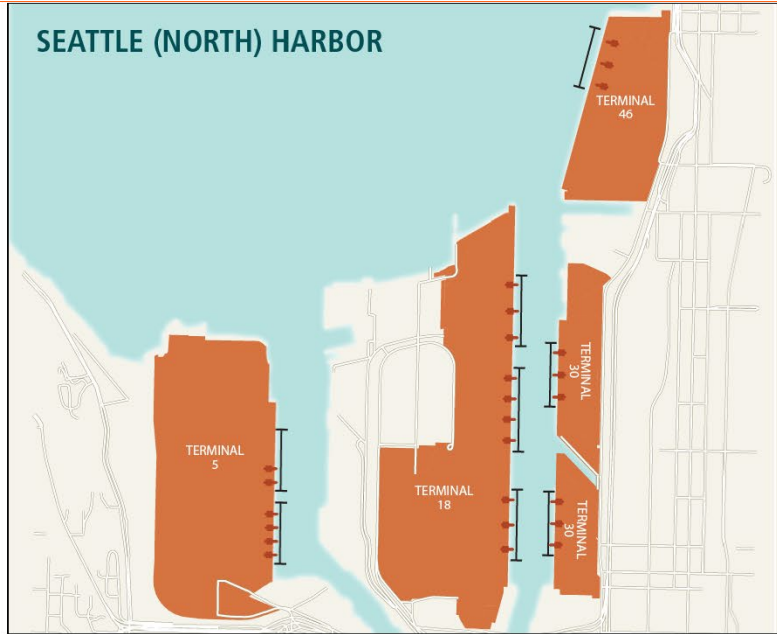

^{a)} Hakata calls are fortnightly; Hakata served via feeder in winter ^{b)} Hakata served via feeder during winter

Gemini Cooperation Hapag-Lloyd, Maersk

Ocean Alliance CMA CGM, COSCO Shipping, Evergreen, OOCL

Premier Alliance HMM, Ocean Network Express (ONE), Yang Ming

Independent Independent carrier or service not alliance affiliated

Based on information provided as of 06/23/2026. Subject to change.

TERMINAL BERTH MAPS