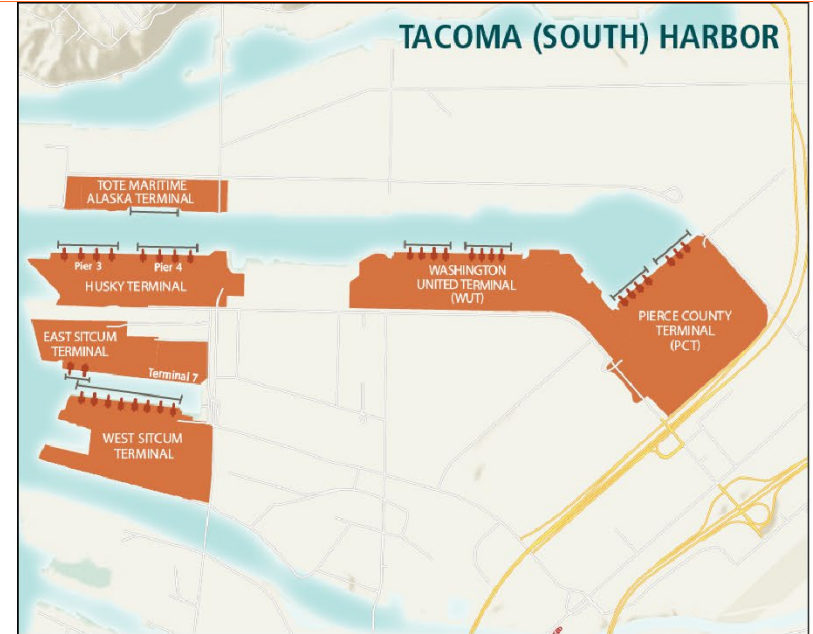

^{a)} Hakata calls are fortnightly; Hakata served via feeder in winter ^{b)} Hakata served via feeder during winter

Gemini Cooperation Hapag-Lloyd, Maersk

Ocean Alliance CMA CGM, COSCO Shipping, Evergreen, OOCL

Premier Alliance HMM, Ocean Network Express (ONE), Yang Ming

Independent Independent carrier or service not alliance affiliated

Based on information provided as of 06/23/2026. Subject to change.

TERMINAL BERTH MAPS

TERMINAL 5

Operated by SSA Terminals

- MSC

TERMINAL 30

Alternative Maritime Use

TERMINAL 18

Operated by SSA Terminals

- ANL
- CMA CGM
- COSCO SHIPPING
- Evergreen
- Hapag-Lloyd
- Maersk
- OOCL
- SM Line
- Swire Shipping

EAST SITCUM TERMINAL

Alternative Maritime Use

WEST SITCUM TERMINAL

Operated by SSA Terminals Tacoma LLC

- Matson

PIERCE COUNTY TERMINAL (PCT)

Operated by Everport Terminal Services

- CMA CGM
- COSCO SHIPPING
- Evergreen
- OOCL